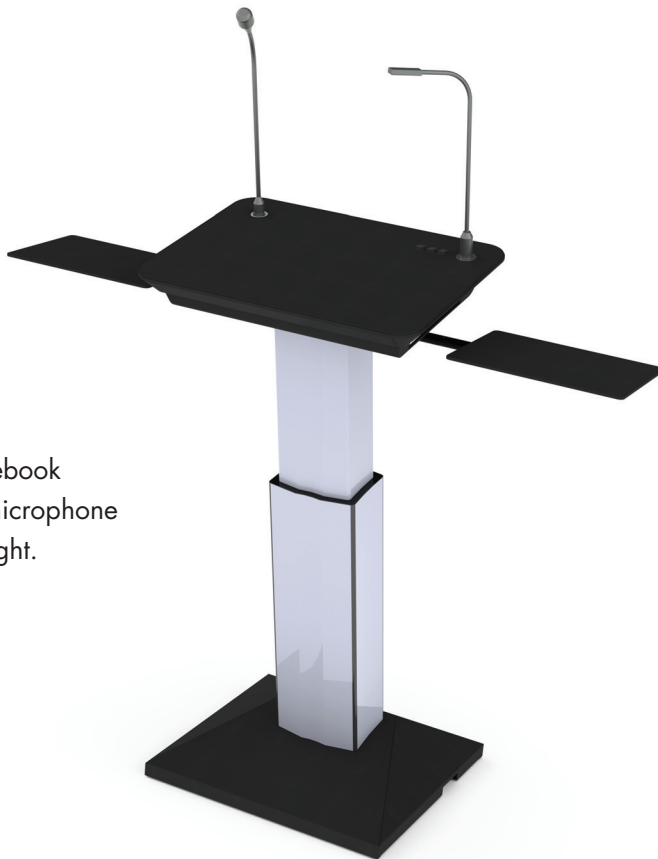

# Stand out from the crowd with an ILS lectern using sho-Q!

ILS offers a wonderful integration of touch monitor or all-in-one touch PC on a height adjustable pillar. All cabling is fed through the pillar for a very clean unobtrusive look. Due to the height adjustment options this lectern can be used seated as well as standing.

Side tables provide a horizontal platform for a glass of water, a computer mouse or documents, larger side tables are available to accommodate a laptop.

**With sho-Q, you can easily embed movies, images, spreadsheets, documents or web pages into your Powerpoint presentations.**

**ILS22**

22" touch glass surface monitor with integrated PC. Extensive controls via the extra built-in processor for the entire venue over IP, serial and relays.

**ILS15**

You can take a state-of-the-art All-in-one Touch/Tablet PC, mount it on our 3 position tilt VESA mount box, and drop the power supply in the top.

## ILS21

Flush mounted 22" HD interactive monitor with touchscreen, ultra-wide viewing-angle, IPS technology and powerful integrated PC.

Integrated notebook connection with automatic switcher, microphone, and reading light