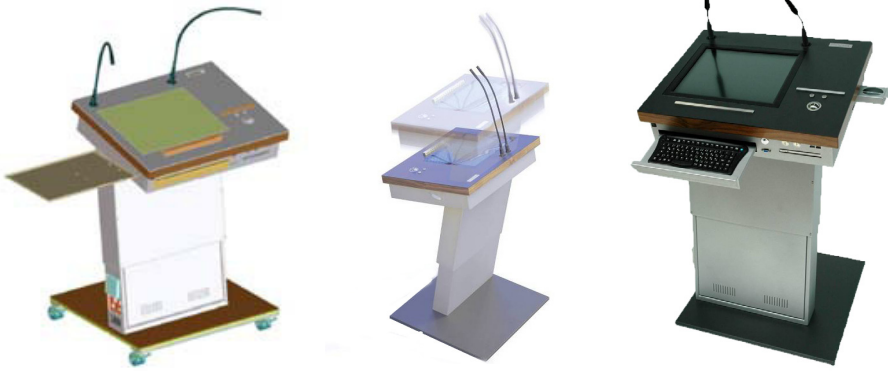

Alternative Lectern Solutions:

ILS17S Lectern Concept:One

Solid and beautifully styled with level integrated 17" SAW touch screen with toughened glass. Includes pull-out keyboard, trackball, pre-wiring for 2 microphones.

VGA input switch for external notebook, generous 40 cm range electrical height adjustment
Industrial Digital Engine micro PC with Core2Duo 2GHz, DVD, XP Pro or Vista
Paint colour options. Sho-Q.
Touch and go!
Options: wheel kit, notebook tray

ILS17PS: PenLectern Concept:One

Same style ADA-compliant lectern with smoothly integrated SMART Sympodium ID370 interactive pen display.

- 76 – 116 cm wide range height adjustment

ILS 20S Digilectern

Unique lectern and kiosk. This product is specially designed for use in conference venues, business centres and hotels. If not in use as a lectern, the ILS20S can double as an interactive kiosk. Your own logo is cut into the stainless steel!

Generous electrical height adjustment, switch for external notebook and tray, cup holder and built-in lighting. The big 20.1" touch display uses the "surface acoustic wave" principle for optimal feedback when touching and full display brightness in both positions. The ILS display manager assures that the image is adapted whether lectern or kiosk and maintains touch calibration. Comes with Sho-Q.

Includes Core2Duo PC, Intel m/b, 2GB, 80GB HDD, 4 USB, DVD, XP Pro or VISTA. Paint color options

ILS20SL: Includes electrical wide range height adjustment with kiosk conversion mode

ILS20SL: Includes electrical wide range height adjustment without kiosk mode

ILS20SF: Fixed height lectern

ILS20SC dual use system converts between lectern and interactive kiosk