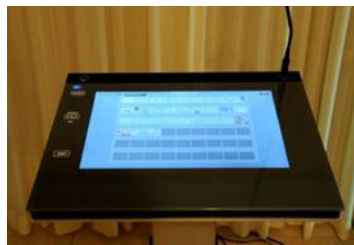

Stand out from the crowd

ILS22GS all-in-one lectern

The ILS22GS with sho-Q Presenter is so intuitive to use, that no operator training is required. Just bring your presentation on a USB stick, plug it in, and you are ready to go. Alternatively you can preload all presentations on the lectern, and at a later time start your presentation with a single touch. The ILS22GS lectern / e-podium represents a complete and up-to-date technology package for presentation solutions. It is a stylish all-in-one presentation console in versatile 1.5" – 3" flat box, with 22" monitor plus surrounding room and source controls, keyboard and annotation pad, engraved in a 31" touch glass cover. There is no bezel around the glass, which allows for very easy cleaning. The durable 5mm thick aluminum packaging comes with XLR3 and XLR5 microphone sockets.

The latest generation update brings true multi-touch across monitor and keyboard functions with very high responsiveness and user comfort. Our drivers make the most of the Zytronic touch technology (also under WIN8.1) Processor and motherboard are upgraded to ASUS Q87T with 4th generation Intel i5 4570 processor and fast 256GB SSD for incredible speed and power. Integrated control system and LED programmable backlit keys, 11 relays are driven by a separate processor, 3 comm ports, dual LAN system allow full room control capabilities, directly from a touch of a button on the glass. All room control, system and presentation control is easily set up with our routines. The system is fully controllable over IP from another PC in the network. Height adjustment is under PC control.

Specifications