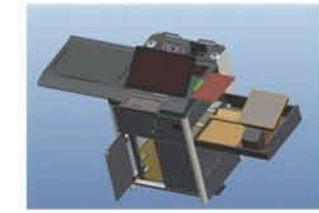

Add Wolfvision visualizer + AMX12" drawer