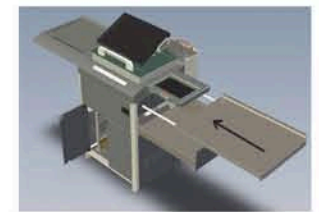

ILS24, Closed RAL9006/9007 coated.

ILS24HF

ILS24

- Rotate touch panel
- pull out microphone
- fold down drawer cover
- ADA/DDA compliance

Add large side table to the ILS 24

Add Wolfvision visualizer + AMX12" drawer

Damaged outside parts can be unscrewed and repaired or replaced.

Basic Specifications	ILS16HX	ILS18HX	ILS24HX
Stylish thick aluminum covered cabinet with side doors and drawer on 1-2 front rollers			
Footprint	42 x 71 cm	42 x 71 cm	66 x 77cm
Span (when open)	131 cm	162 cm	168 +33 cm
Rack space/internal depth	9 + 2RU's / 39 cm	9 + 2RU's / 39 cm	11RU's /65 cm
Monitor size	16" W, 17", 19"W	22"W - 24"W	17" + 22"W
Microphone sockets	1-2	1-2	1-2 + light
Cable cubby 6 cables / power socket	yes	yes	yes
Locking system	key-lock top/user door	key-lock top/user door	RFID reader/EM locks
Control system	optional	optional	6 buttons
Cover system	folds over	folds over	slides out
Monitor angle/height adjust	manual/manual	manual/manual	manual/optional
Optional HX12 version adds 12" touch monitor 1280x800 resolution in right slide out table and adds 4 USB hub and for ILS24 electrical monitor lift adjustment, essential for pen monitor			
Out of the box Education	ILS16HE	ILS18HE	ILS24HE
Wide screen interactive monitor	19" / 1440 x 900	22"/1680x1050	22"/1920x1080
Education control system: including both button controls and control from the monitor. Provides for 3 VGA + 3 video input source switching, scaling, IR, digital IO and relays and serial i/f			
	ILS16HF	ILS18HF	ILS24HF
Choice of 120Watt 6 channel input mixer/amplifier or 2x 100Watt stereo amplifier			
Gooseneck microphone on shock-mount XLR foot.			
State of the art PC to support the interaction on the local level. (Typical HP/DELL SFF PC)			
Localized 84 button keyboard			
Sho-Q Interactive presentation and annotation software with seamless controls			